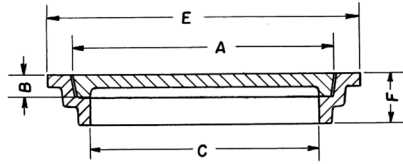

**R-6662 to R-6663 Series  
Manhole Frame, Lid**

**Heavy Duty**

Illustrating R-6662-CP

Frames and lids in this series can be furnished standard without hinges or with Type T hinges as indicated below. Also, castings can be furnished with Type R butt hinges in stainless steel (When butt hinges are required, specify the non-hinged unit with the hinge of your choice). If fastening device is necessary, see page 16 for various types available on all units of this series.