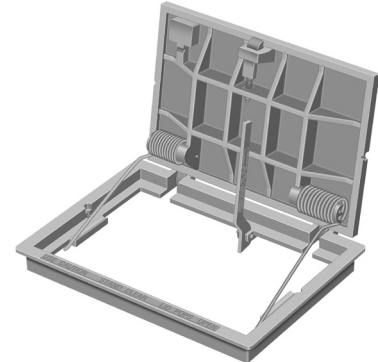

**R-6662 to R-6663 Series  
Manhole Frame, Lid**

**Heavy Duty**

Illustrating R-6662-CP

Frames and lids in this series can be furnished standard without hinges or with Type T hinges as indicated below. Also, castings can be furnished with Type R butt hinges in stainless steel (When butt hinges are required, specify the non-hinged unit with the hinge of your choice). If fastening device is necessary, see page 16 for various types available on all units of this series.

Hold-open safety bars are furnished standard on most T-hinged units.

**The specific location and number of hinges, handles and pickholes on these units may vary depending on the size and shape of the lids and may not be exactly as illustrated. If the location and number of hinges, handles or pickholes is critical on your particular project, please specify requirements.**