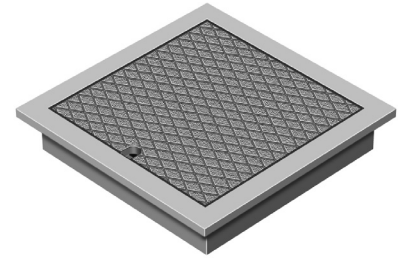

**R-6662 to R-6663 Series  
Manhole Frame, Lid**

**Heavy Duty**

Illustrating R-6662-CP

Frames and lids in this series can be furnished standard without hinges or with Type T hinges as indicated below. Also, castings can be furnished with Type R butt hinges in stainless steel (When butt hinges are required, specify the non-hinged unit with the hinge of your choice). If fastening device is necessary, see page 16 for various types available on all units of this series.

These castings are also available using a gasketed and bolted lid. See R-6665-2-3 Series. For similar castings with grates, see R-6672-3 Series.

*For complete information on our Spring Assist hatch products, please refer to the R-3498 Series.*